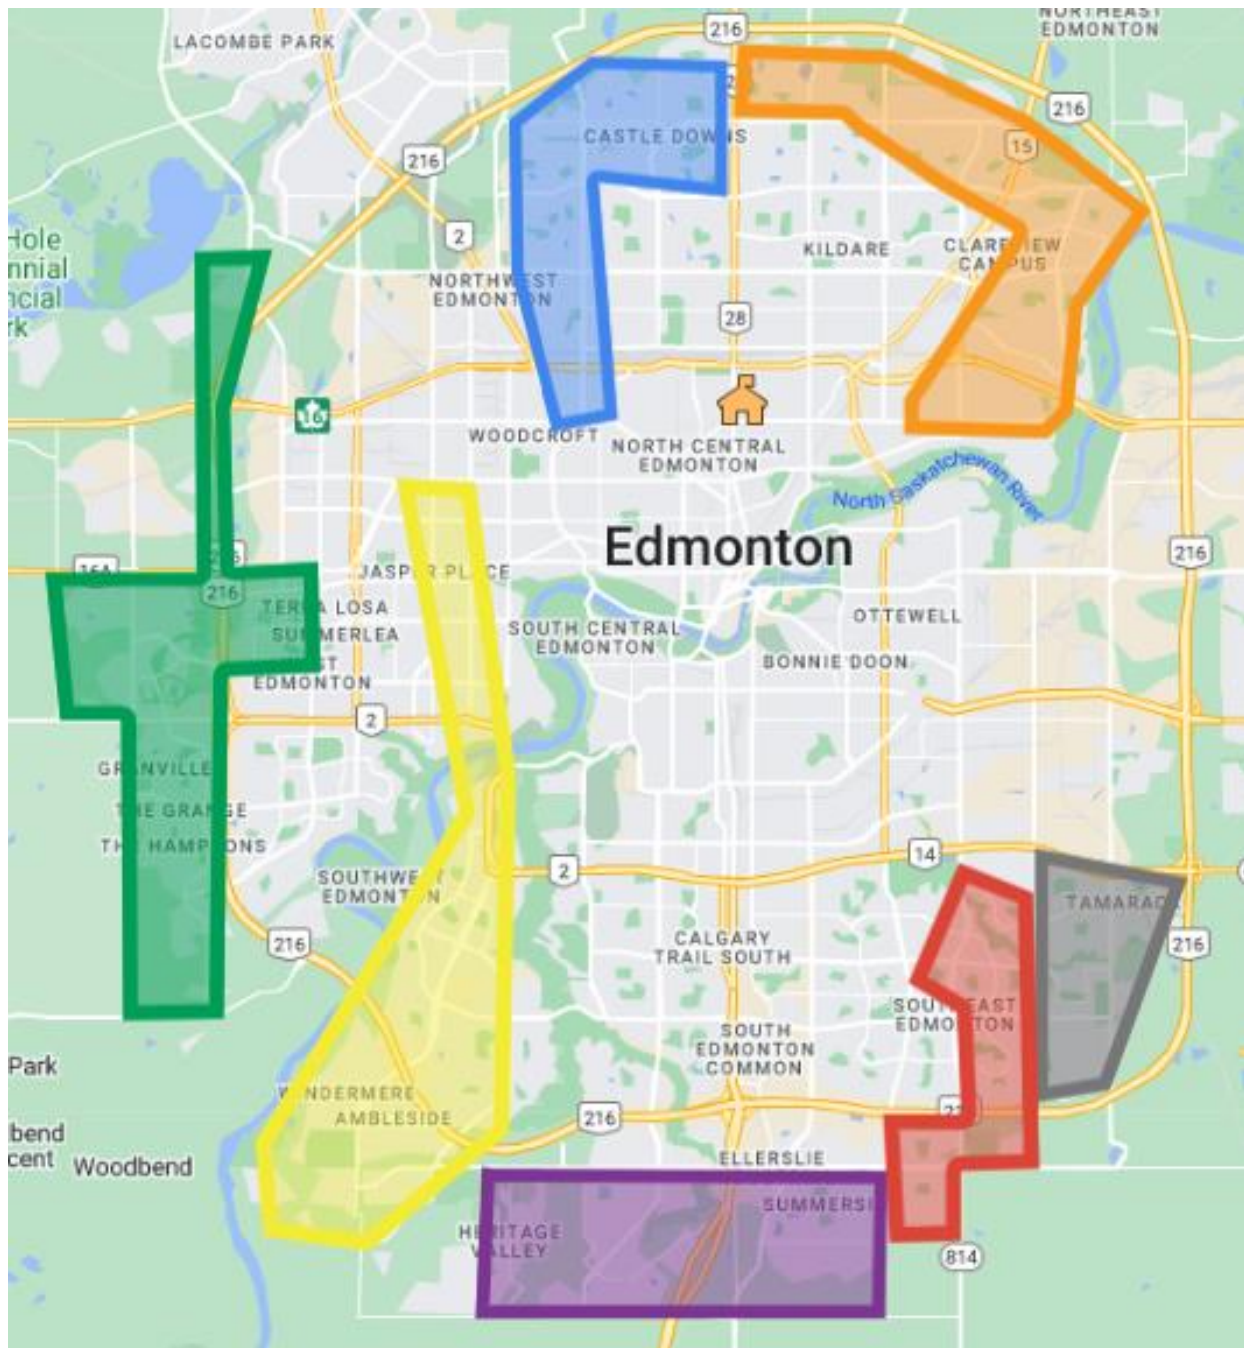

AURORA ACADEMIC CHARTER HIGH SCHOOL BUS ROUTE COVERAGE

Bus 101	Yellow
Bus 102	Blue
Bus 103	Purple
Bus 104	Orange
Bus 105	Grey
Bus 106	Green
Bus 107	Red